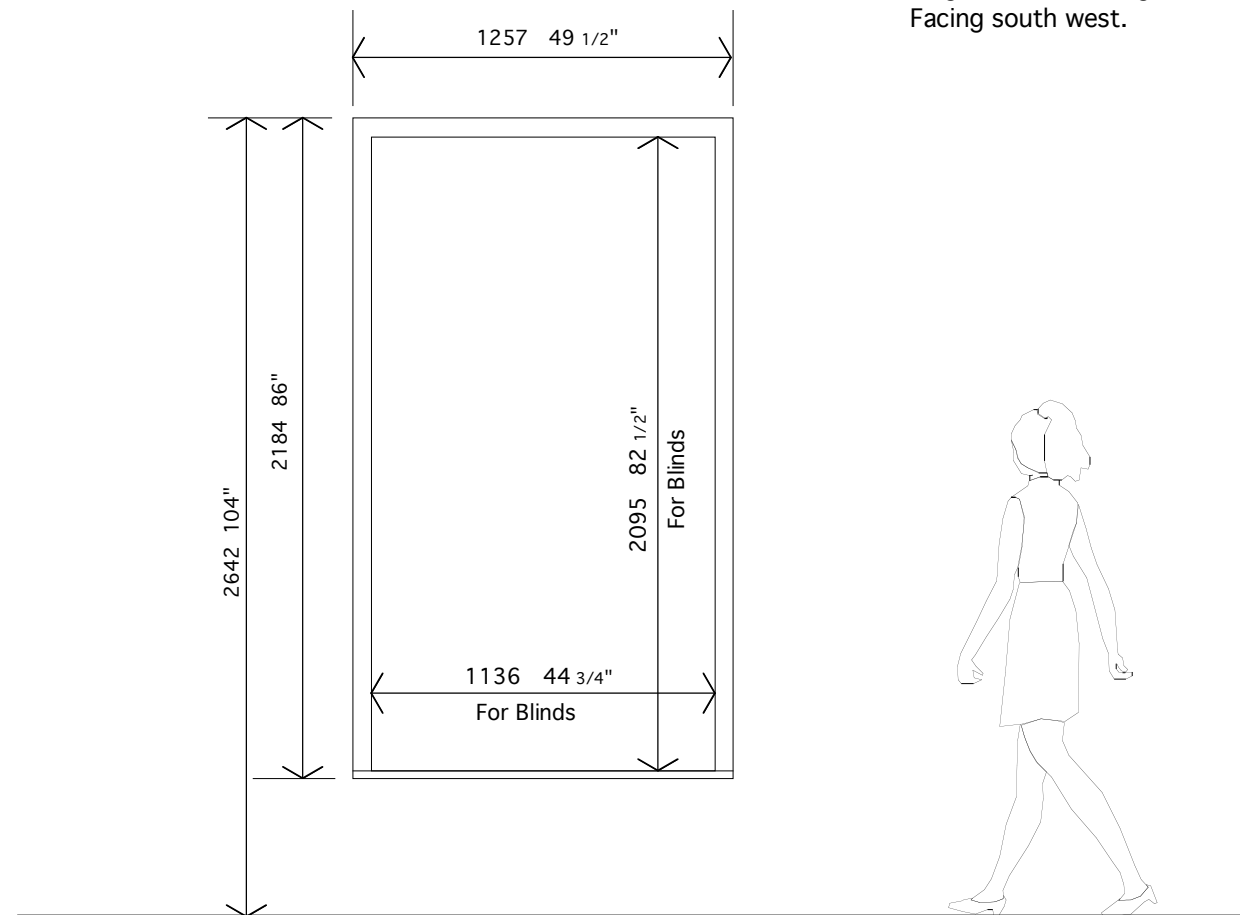

Internal dimensions are:-

Vertically from top of window board to bottom of architrave

Horizontally between inside of architraves

External dimensions are:-

Vertically from finished floor level to top of architrave and from underside of sill to top of architrave

Horizontally from outside of architraves

FIRST FLOOR FRONT BAY
 Bay window with large central window & two smaller angled windows. All vertical sliding sash. Facing south west.

FIRST FLOOR FRONT
 Single vertical sliding sash window. Facing south west.

FIRST FLOOR REAR
 Single vertical sliding sash window. Facing North East.

FIRST FLOOR STUDIO WINDOWS

62 BALHAM PARK ROAD
LONDON SW12 8DU